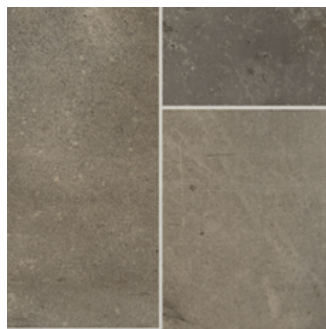

Stucco Grey | C597